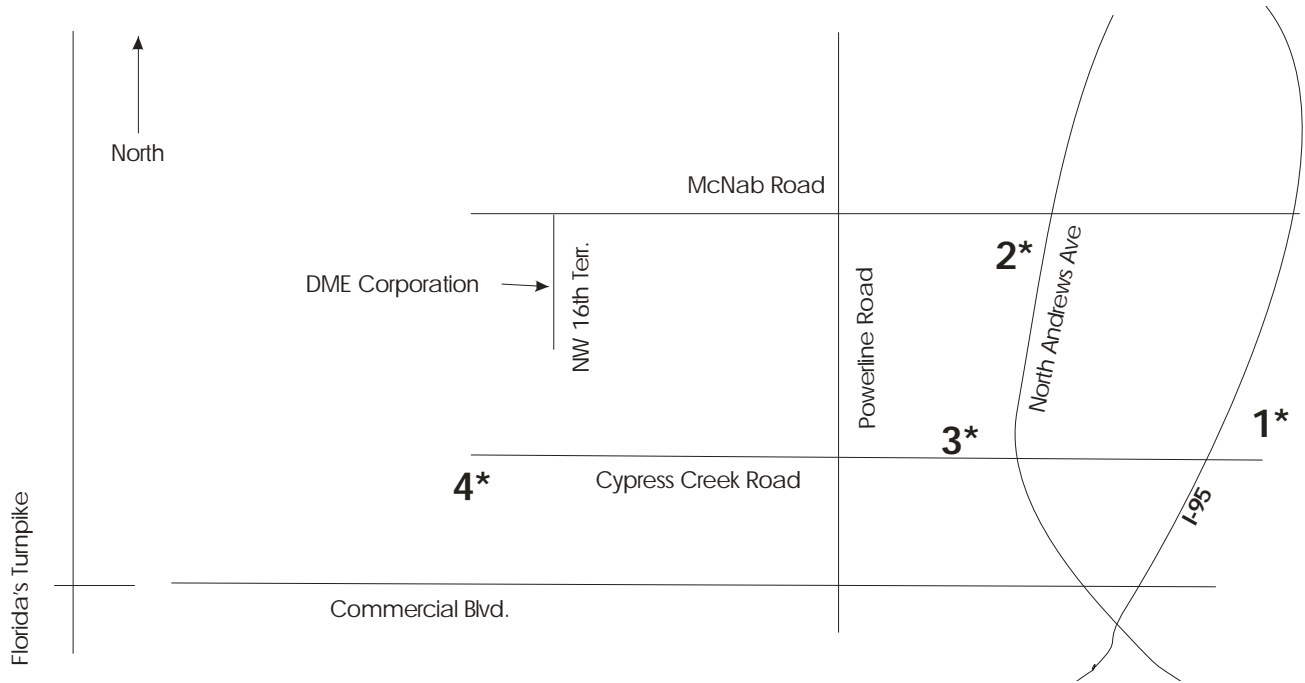

**Directions - 6830 NW 16th Terrace
Ft. Lauderdale, FL 33309
954-975-2100**

HOTELS

- | | |
|---|---|
| <p>1* Hampton Inn
720 East Cypress Creek Road
Ft. Lauderdale, 33334
954-776-7677 – Ask for DME Corporate Rate</p> | <p>3* Sheraton Suites Cypress Creek
555 NW 62nd Street
Ft. Lauderdale, FL 33309
954-772-5400</p> |
| <p>2* Marriott North
6650 N. Andrews Ave
Ft. Lauderdale, 33309
954-771-0440</p> | <p>4* Courtyard by Marriott Cypress Creek
2440 W. Cypress Creek Road
Ft. Lauderdale, 33309
954-772-7770</p> |

From Fort Lauderdale/Hollywood International Airport

1. Exit airport to Interstate 595 (I-595)
2. Take I-595 to I-95 Northbound
3. Follow I-95 directions below

I-95 from North or South

1. Cypress Creek Road to Powerline Road (NW 9th Ave)
3. Turn right (North) onto Powerline Road
4. Powerline Road to McNab Road (1st traffic light)
5. Turn left (west) onto McNab Road
6. Take McNab to NW 16th Terrace and turn left (1 mile on the left)
7. DME is the 2nd building on the left side

Florida Turnpike North or South

1. Exit at Commercial Boulevard EAST (Turn left)
2. Commercial Blvd. to Powerline Road (NW 9th Ave)
3. Turn left (north) onto Powerline Road
4. Powerline Road to McNab Road
5. Turn left (west) onto McNab Road
6. Take McNab to NW 16th Terrace and turn left (1 mile on the left)
7. DME is the 2nd building on the left side